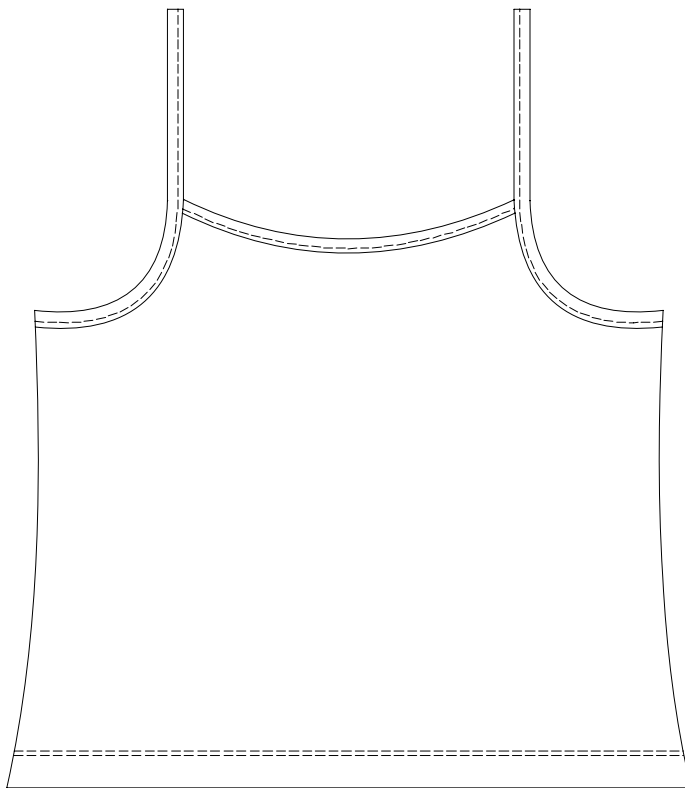

SKETCH SHEET- FRONT

DIVISION: SLEEPWEAR

Brand :

Description : **CAMI -NANCY**

Season : **F041**

Style : **2CSKI00NNB**

Coordinator : **LANAGAN**

Product Tech : **SLEEPWEAR**

SKETCH SHEET- BACK

DIVISION: SLEEPWEAR

Brand :

Description : **CAMI -NANCY**

Season : **F041**

Style : **2CSKI00NNB**

Coordinator : **LANAGAN**

Product Tech : **SLEEPWEAR**